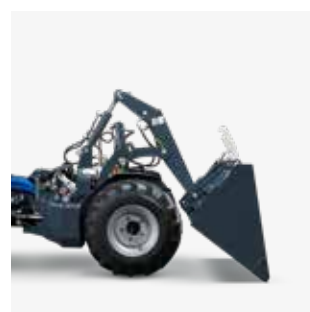

Accessory

Loader bucket

With the loader bucket, digging and transport tasks in confined spaces become nothing more than an efficient breeze.

Technical data

Width	<ul style="list-style-type: none">• 900 mm• 1,200 mm
-------	---

Volumen	<ul style="list-style-type: none">• 0.16 m³• 0.21 m³
---------	---