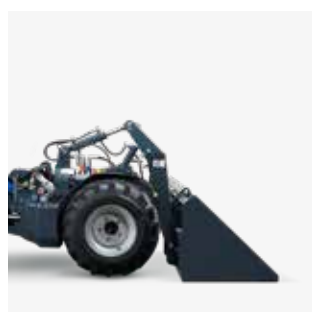

Accessory

Loader bucket

With the loader bucket, digging and transport tasks in confined spaces become nothing more than an efficient breeze.

Technical data

Width	<ul style="list-style-type: none">• 900 mm• 1,200 mm
-------	---

Volumen	<ul style="list-style-type: none">• 0.16 m³• 0.21 m³
---------	---